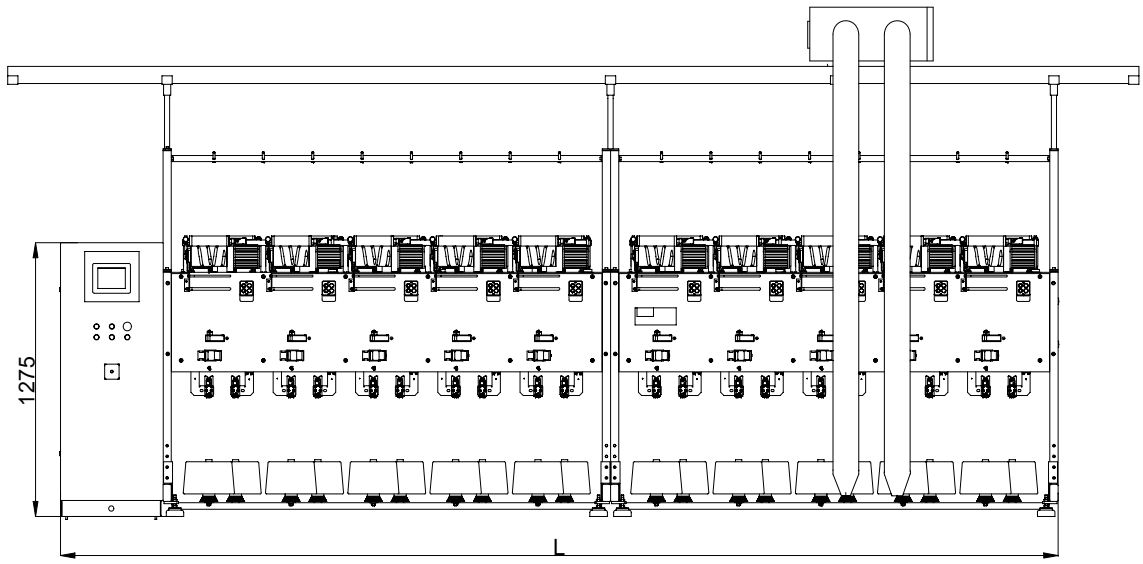

LAYOUT DIAGRAM OF RANDOM ASSEMBLY WINDER (Model: VJAW-6)

Number of spindles	10	20	30	40	50	60	70	80	90	100
Length (mm)	2676	4852	7028	9204	11380	13556	15732	17908	20084	22260