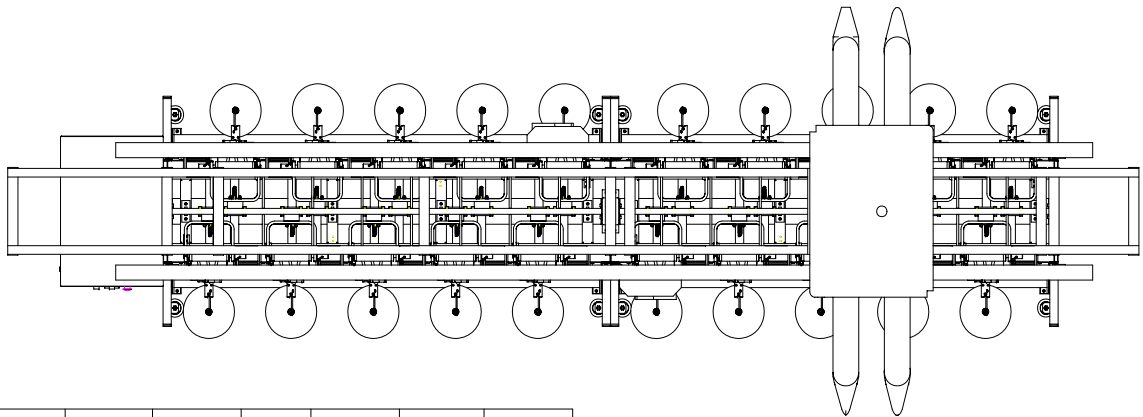

LAYOUT DIAGRAM OF RANDOM ASSEMBLY WINDER (Model: VJAW-6)

Number of spindles	10	20	30	40	50	60	70	80	90	100
Length (mm)	2676	4852	7028	9204	11380	13556	15732	17908	20084	22260