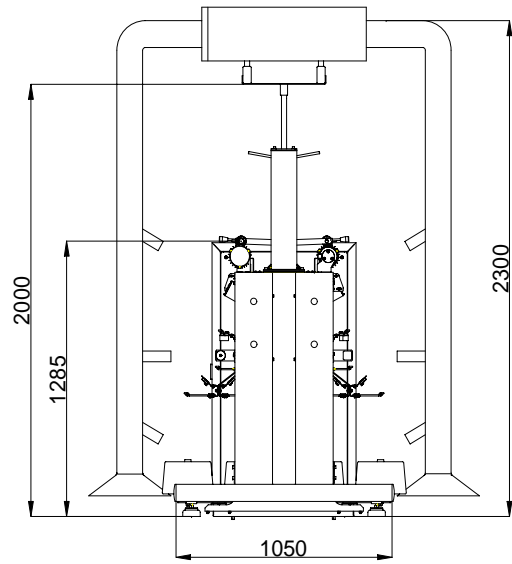

LAYOUT DIAGRAM OF RANDOM ASSEMBLY WINDER (Model: VJAW-6)

Number of spindles	10	20	30	40	50	60	70	80	90	100
Length (mm)	2676	4852	7028	9204	11380	13556	15732	17908	20084	22260